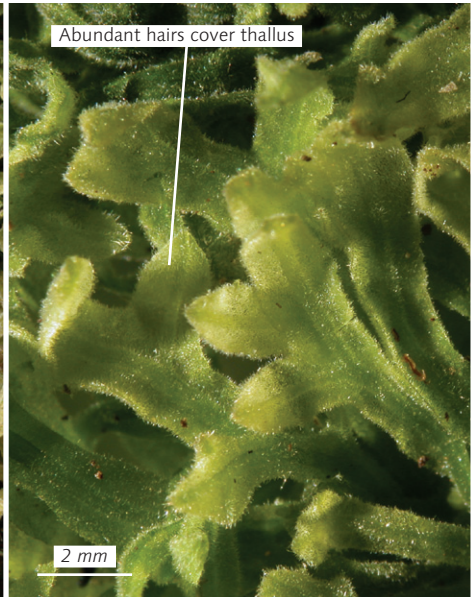

*Apometzgeria pubescens**Metzgeria pubescens*

Downy Veilwort

Key 17

Identification An unmistakable grey-green, furry thallose liverwort that forms patches on limestone rocks. Thalli grow up to 2 mm wide. Both surfaces of its thalli are covered with abundant, short hairs. It is dioicous, and sporophytes are unknown in Britain.

Similar species *Metzgeria furcata* (p. 246) has scattered hairs on its underside, but is impossible to confuse with the furry *A. pubescens* if they are checked with a hand lens, as *A. pubescens* has hairs on both surfaces.

Habitat Patches of *A. pubescens* grow on dry limestone blocks and rock faces in sheltered woodland. It is fairly common in the Pennines and parts of Scotland, uncommon in north Wales, and extremely rare in the south and in Ireland.